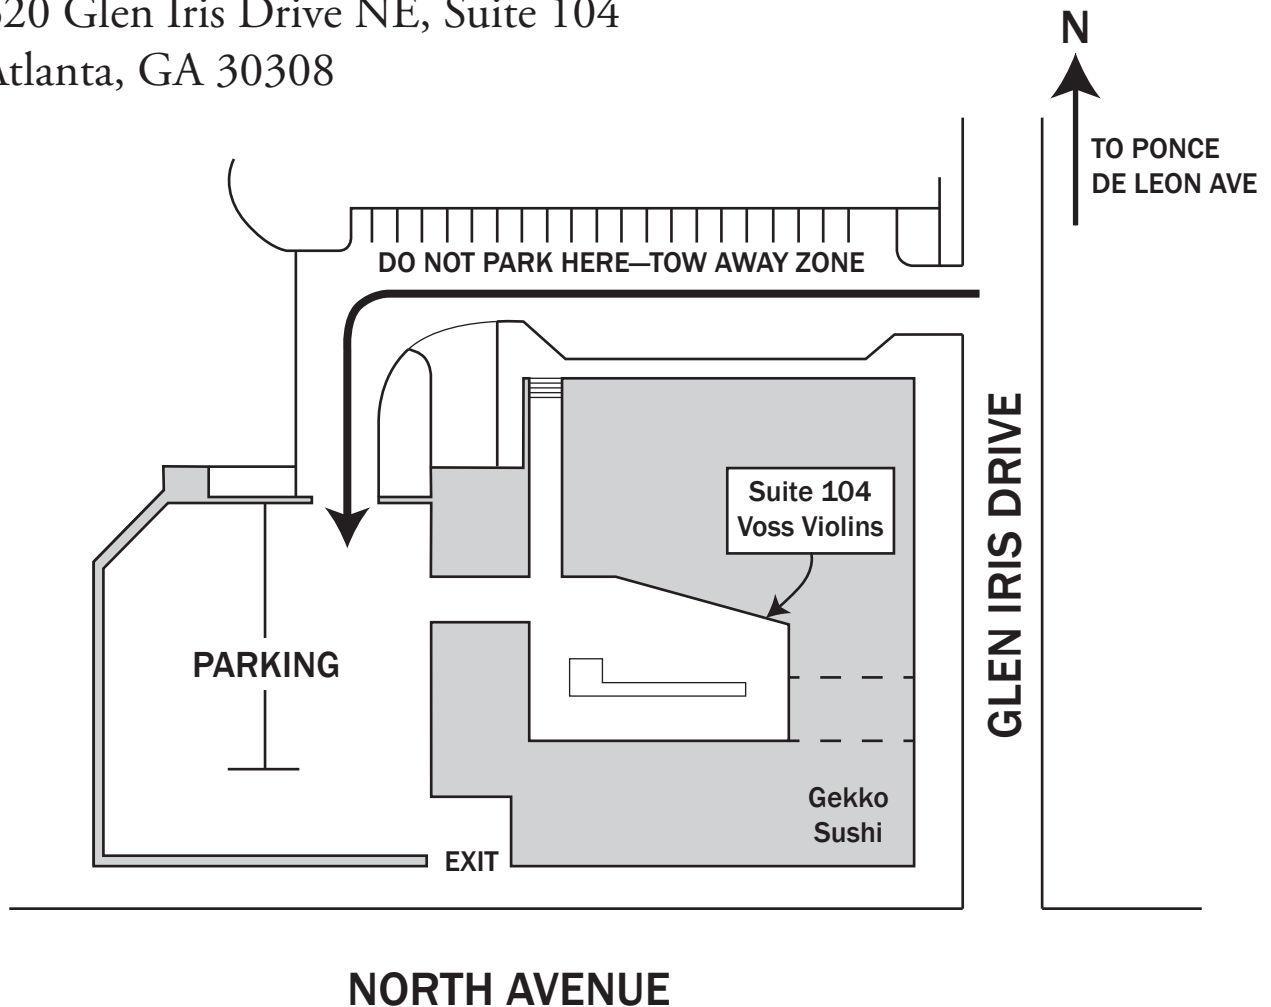

Directions to Stephanie Voss Violins

620 Glen Iris Drive NE, Suite 104

Atlanta, GA 30308

We are located in the Ponce Springs Lofts on the corner of Glen Iris Drive and North Avenue.

From Glen Iris Drive, turn into the driveway at the sign for the Glen Iris Lofts.

Turn left at the gate to enter the Ponce Springs parking garage. Park in any of the marked “visitor” spaces.

As you enter the courtyard from the garage, suite 104 is at the far end on the left.